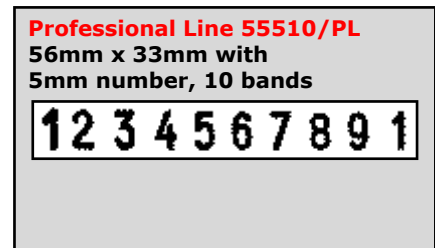

Please check the above ruler on your printout measures exactly 15cm to ensure the accuracy of the samples below

Trodat Professional Line Dater/Number Stamp Samples

The Shaded areas below are the actual maximum printing size of the Professional Line Date/Number Stamps listed on our website (www.haylingrubberstamps.com)

14 DEC 2010 Professional Line 5030
4mm date only

Professional Line 5430
41mm x 24mm
with 4mm date

1 2 3 4 5 6 Professional Line 5546
4mm number only
6 bands

Professional Line 5558/PL
56mm x 33mm with
5mm number, 8 bands

Professional Line 5440
49mm x 28mm
with 4mm date

Professional Line 55510/PL
56mm x 33mm with
5mm number, 10 bands

Professional Line 5460
56mm x 33mm
with 4mm date

Professional Line 5480
68mm x 47mm
with 4mm date

Professional Line 5470
60mm x 40mm
with 4mm date

Professional Line 5415
45mm Round
with 4mm date