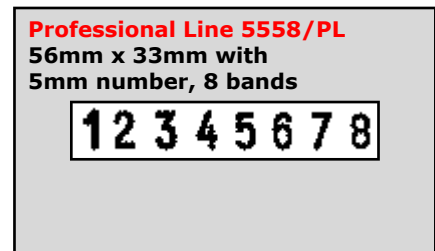

Please check the above ruler on your printout measures exactly 15cm to ensure the accuracy of the samples below

Trodat Professional Line Dater/Number Stamp Samples

The Shaded areas below are the actual maximum printing size of the Professional Line Date/Number Stamps listed on our website (www.haylingrubberstamps.com)

14 DEC 2010 Professional Line 5030
4mm date only

Professional Line 5430
41mm x 24mm
with 4mm date

1 2 3 4 5 6 Professional Line 5546
4mm number only
6 bands

Professional Line 5558/PL
56mm x 33mm with
5mm number, 8 bands

Professional Line 5440
49mm x 28mm
with 4mm date

Professional Line 55510/PL
56mm x 33mm with
5mm number, 10 bands

Professional Line 5460
56mm x 33mm
with 4mm date

Professional Line 5480
68mm x 47mm
with 4mm date

Professional Line 5470
60mm x 40mm
with 4mm date

Professional Line 5415
45mm Round
with 4mm date