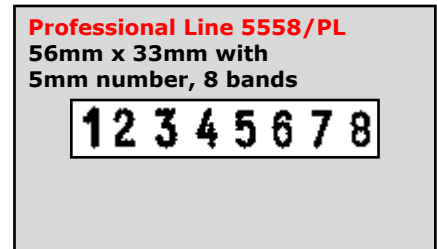

Please check the above ruler on your printout measures exactly 15cm to ensure the accuracy of the samples below

Trodat Professional Line Dater/Number Stamp Samples

The Shaded areas below are the actual maximum printing size of the Professional Line Date/Number Stamps listed on our website (www.haylingrubberstamps.com)

14 DEC 2010 Professional Line 5030
4mm date only

1 2 3 4 5 6 Professional Line 5546
4mm number only
6 bands

Professional Line 5430
41mm x 24mm
with 4mm date

Professional Line 5558/PL
56mm x 33mm with
5mm number, 8 bands

Professional Line 5440
49mm x 28mm
with 4mm date

Professional Line 55510/PL
56mm x 33mm with
5mm number, 10 bands

Professional Line 5460
56mm x 33mm
with 4mm date

Professional Line 5480
68mm x 47mm
with 4mm date

Professional Line 5470
60mm x 40mm
with 4mm date

Professional Line 5415
45mm Round
with 4mm date