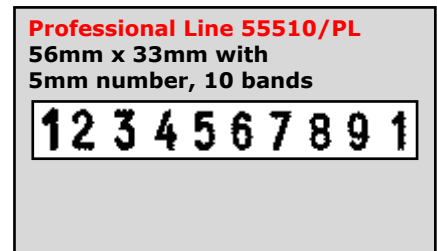

Please check the above ruler on your printout measures exactly 15cm to ensure the accuracy of the samples below

Trodat Professional Line Dater/Number Stamp Samples

The Shaded areas below are the actual maximum printing size of the Professional Line Date/Number Stamps listed on our website (www.haylingrubberstamps.com)

14 DEC 2010 Professional Line 5030
4mm date only

1 2 3 4 5 6 Professional Line 5546
4mm number only
6 bands

Professional Line 5430
41mm x 24mm
with 4mm date

Professional Line 5558/PL
56mm x 33mm with
5mm number, 8 bands

Professional Line 5440
49mm x 28mm
with 4mm date

Professional Line 55510/PL
56mm x 33mm with
5mm number, 10 bands

Professional Line 5460
56mm x 33mm
with 4mm date

Professional Line 5480
68mm x 47mm
with 4mm date

Professional Line 5470
60mm x 40mm
with 4mm date

Professional Line 5415
45mm Round
with 4mm date